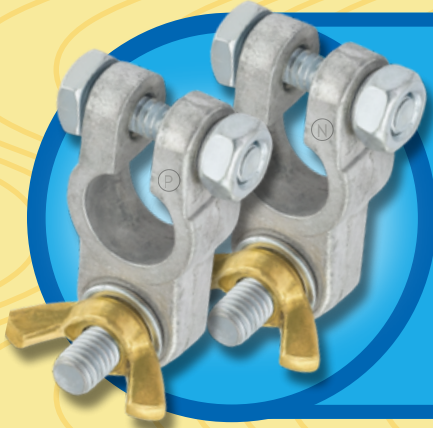

Summer PRODUCT SPOTLIGHT

LED WORK LIGHTS

3.5" ROUND LED WORK LIGHT

ALT-W0904550-S

- FLOOD BEAM
- 36W, 2800LM, 12-24VDC
- ONE-FOOT CABLE WIRE WITH OPEN END
- SEALED PC LENS
- STAINLESS STEEL MOUNTING BRACKET (HARDWARE INCLUDED)

3.5" SQUARE LED WORK LIGHT

ALT-W0904560-S

- FLOOD BEAM
- 36W, 2800LM, 12-24VDC
- ONE-FOOT CABLE WIRE WITH OPEN END
- SEALED PC LENS
- STAINLESS STEEL MOUNTING BRACKET (HARDWARE INCLUDED)

TERMINALS & TOOLS

LEAD MARINE BATTERY TERMINAL WITH BRASS WING NUT **MBT-P&N-S**

- 5 POSITIVE & 5 NEGATIVE TERMINALS
- 3/8" POSITIVE & 5/16" NEGATIVE CABLE POSTS
- LEAD ALLOY CONSTRUCTION

WEATHERPACK TERMINAL RELEASE TOOL

GM-0660T-S

- THREE COLOR-COATED 4" PICKS TO EASILY RELEASE TERMINALS FROM THEIR HOUSING
- NARROW PICK IS 0.05", WIDE PICK IS 0.09"

LUG & BATTERY TERMINAL CRIMPING TOOL **CR-BTC-S**

- FOR USE WITH 6-4/0 AWG
- 4.25" TALL, 1.75-LB BASE
- SPRING-LOADED LOCKING LEVER HOLDS TERMINALS IN PLACE