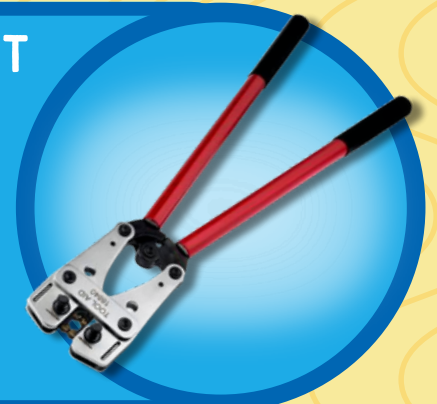

Summer PRODUCT SPOTLIGHT

LED WORK LIGHTS

3.5" ROUND LED WORK LIGHT

ALT-W0904550-S

- FLOOD BEAM
- 36W, 2800LM, 12-24VDC
- ONE-FOOT CABLE WIRE WITH OPEN END
- SEALED PC LENS
- STAINLESS STEEL MOUNTING BRACKET (HARDWARE INCLUDED)

3.5" SQUARE LED WORK LIGHT

ALT-W0904560-S

- FLOOD BEAM
- 36W, 2800LM, 12-24VDC
- ONE-FOOT CABLE WIRE WITH OPEN END
- SEALED PC LENS
- STAINLESS STEEL MOUNTING BRACKET (HARDWARE INCLUDED)

TERMINALS & TOOLS

GM-0660T-S

- THREE COLOR-COATED 4" PICKS TO EASILY RELEASE TERMINALS FROM THEIR HOUSING
- NARROW PICK IS 0.05", WIDE PICK IS 0.09"

LUG & BATTERY TERMINAL CRIMPING TOOL **CR-BTC-S**

- FOR USE WITH 6-4/0 AWG
- 4.25" TALL, 1.75-LB BASE
- SPRING-LOADED LOCKING LEVER HOLDS TERMINALS IN PLACE

TERMINAL CRIMPER WITH ROTATING DIE SET

CR-HD-QC-S

- FOR USE WITH 8-4/0 AWG
- ROTATING DIE MAKES HEXAGONAL CRIMPS
- 26" OVERALL LENGTH
- HEAVY DUTY METAL CONSTRUCTION

DRILL BIT SETS

BLITZ-STORM™ MECHANICS LENGTH 29-PIECE STEP POINT DRILL BIT SET DBDS-29SD-S